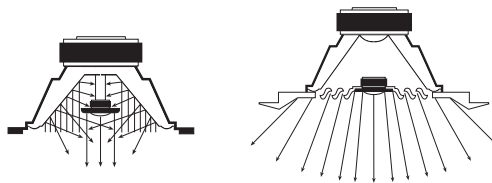

### AIM7 DT One

- (2) 1" Pivoting Silk Dome Tweeters
- 7" Pivoting Polypropylene Cone Woofer
- Efficiency: 91 dB 1W/1m
- Frequency Response: 55Hz - 20 kHz
- Patent Pending

### DT6 Zero

- (2) 1" Silk Dome Tweeters
- 6.5" Polypropylene Cone Woofer
- Efficiency: 91 dB 1W/1m
- Frequency Response: 60Hz - 20 kHz
- Patent Pending

Our speakers sound much better off-axis!

Only SpeakerCraft offers the exclusive WavePlane™ tweeter baffle which is located just behind the tweeter of all AIM in-ceiling speakers. The WavePlane™ creates better high frequency dispersion. This is accomplished by allowing the tweeter to reflect off a solid surface instead of the vibrating woofer. Ordinary speakers only sound their best when you are directly underneath them. This is because high frequencies are directional. The WavePlane™ assures optimal high frequency dispersion throughout the listening area.